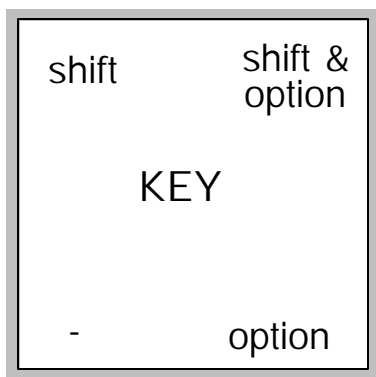

KeyChart - ITC Zapf Dingbats

How to use this chart

By changing the style sheet cmd-3, Type from the menu bar - define styles) or keyboard command - 3 change the character to the type face you want and save. The whole chart will change to the new font showing you exactly where the symbols keys are.